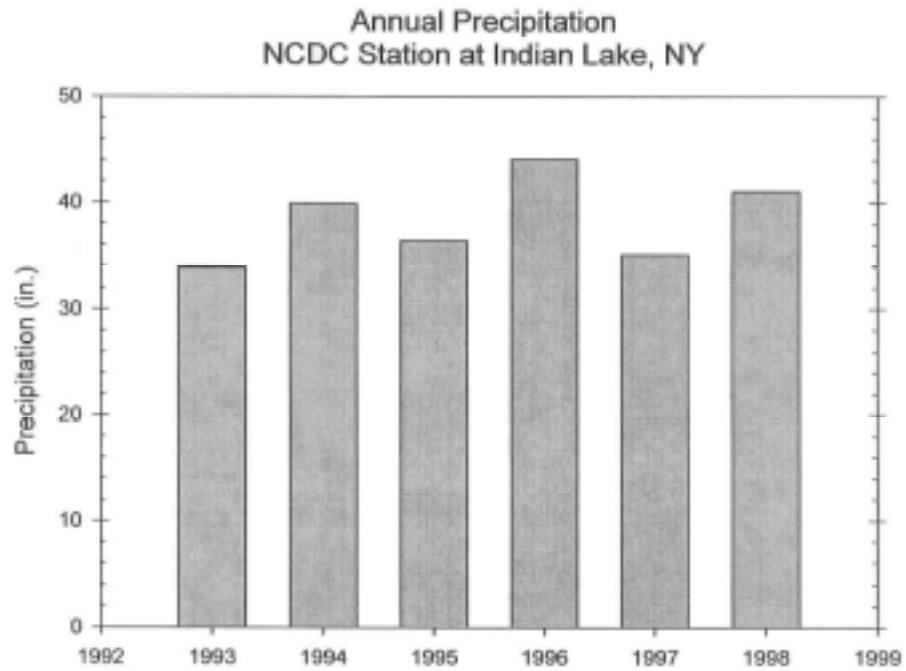

**APPENDIX C – TREND FIGURES**

**Figure 1**

**Figure 2**

Figure 3

**Mean Seasonal Temperature : May - September  
NCDC Station at Indian Lake, NY**

Figure 4

**Figure 5**

**Figure 6**