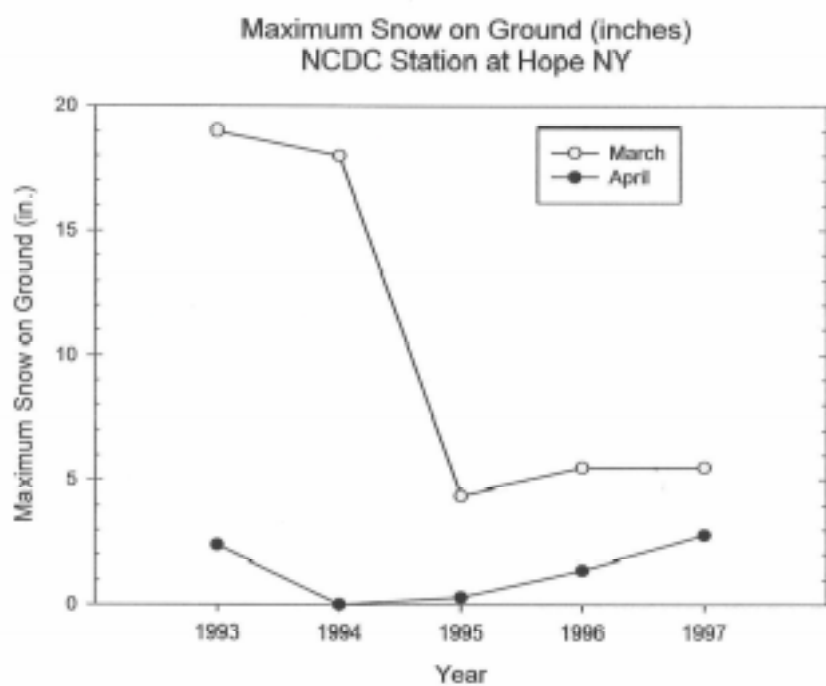

**APPENDIX C – TREND FIGURES**

**Figure 1**

**Figure 2**

Figure 3

**Mean Seasonal Temperature : May - September  
NCDC Station at Indian Lake, NY**

Figure 4

**Figure 5**

**Figure 6**