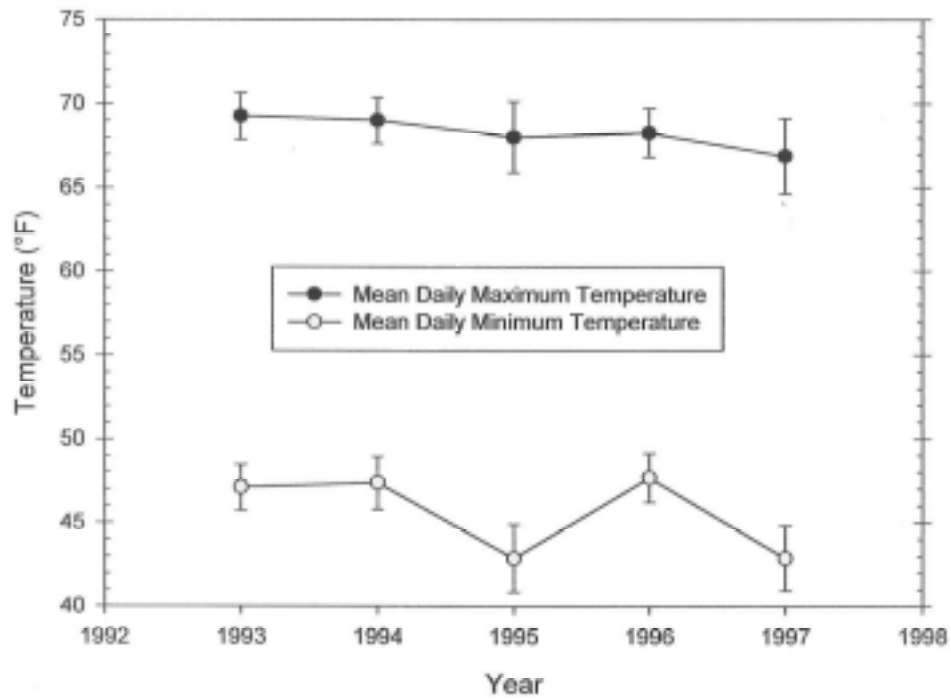

**APPENDIX C – TREND FIGURES**

**Figure 1**

**Figure 2**

Figure 3

**Mean Seasonal Temperature : May - September  
NCDC Station at Indian Lake, NY**

Figure 4

**Figure 5**

**Figure 6**