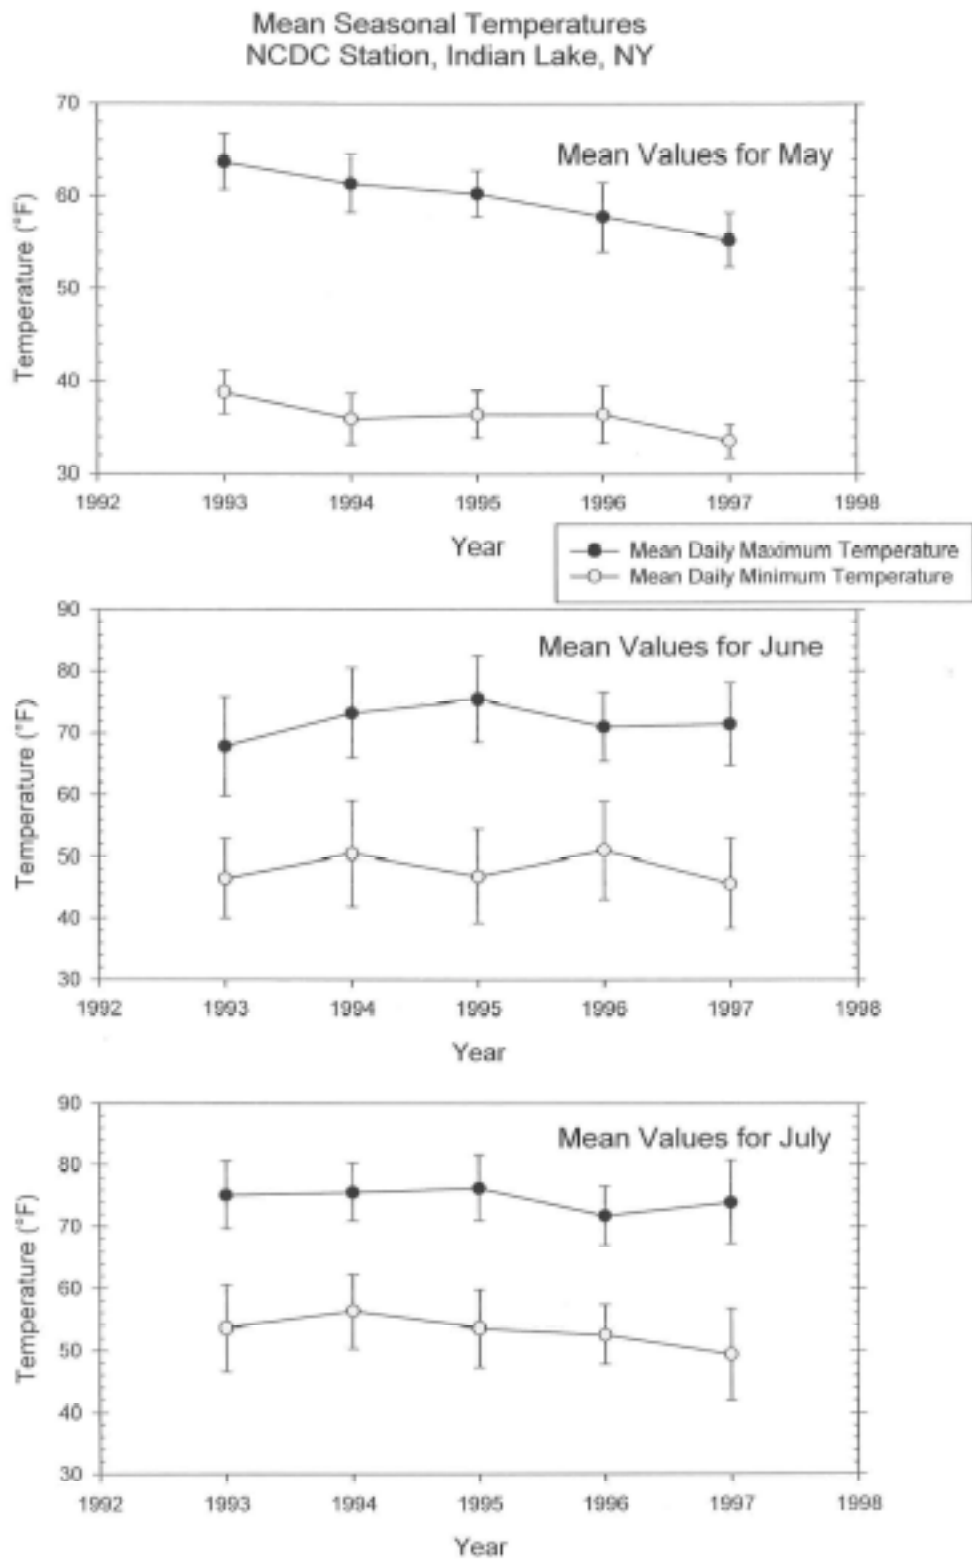

**APPENDIX C – TREND FIGURES**

**Figure 1**

**Figure 2**

Figure 3

**Mean Seasonal Temperature : May - September  
NCDC Station at Indian Lake, NY**

Figure 4

**Figure 5**

**Figure 6**