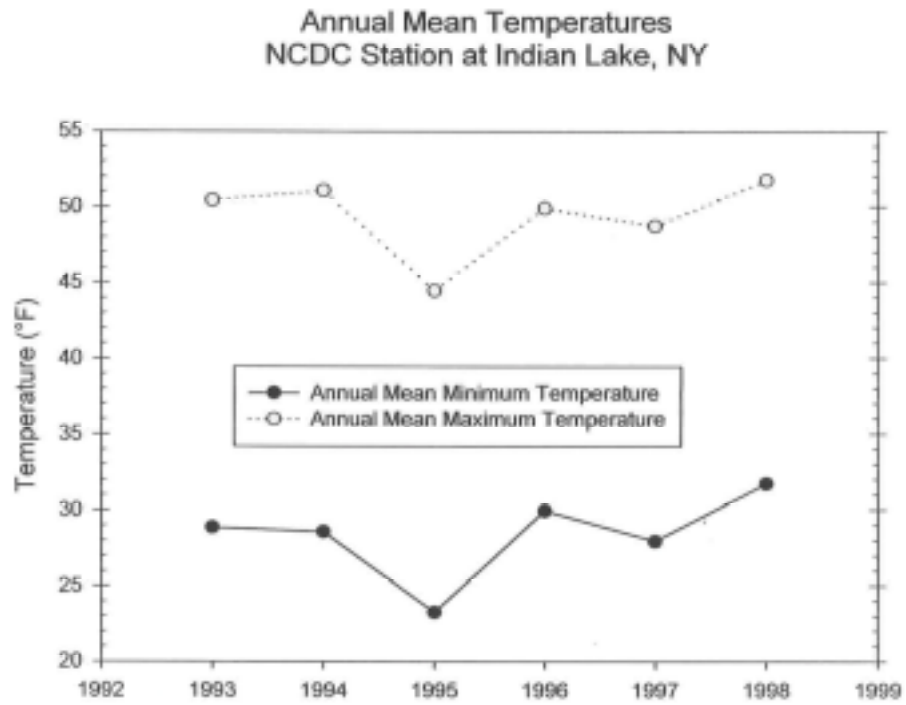

**APPENDIX C – TREND FIGURES**

**Figure 1**

**Figure 2**

Figure 3

**Mean Seasonal Temperature : May - September  
NCDC Station at Indian Lake, NY**

Figure 4

**Figure 5**

**Figure 6**